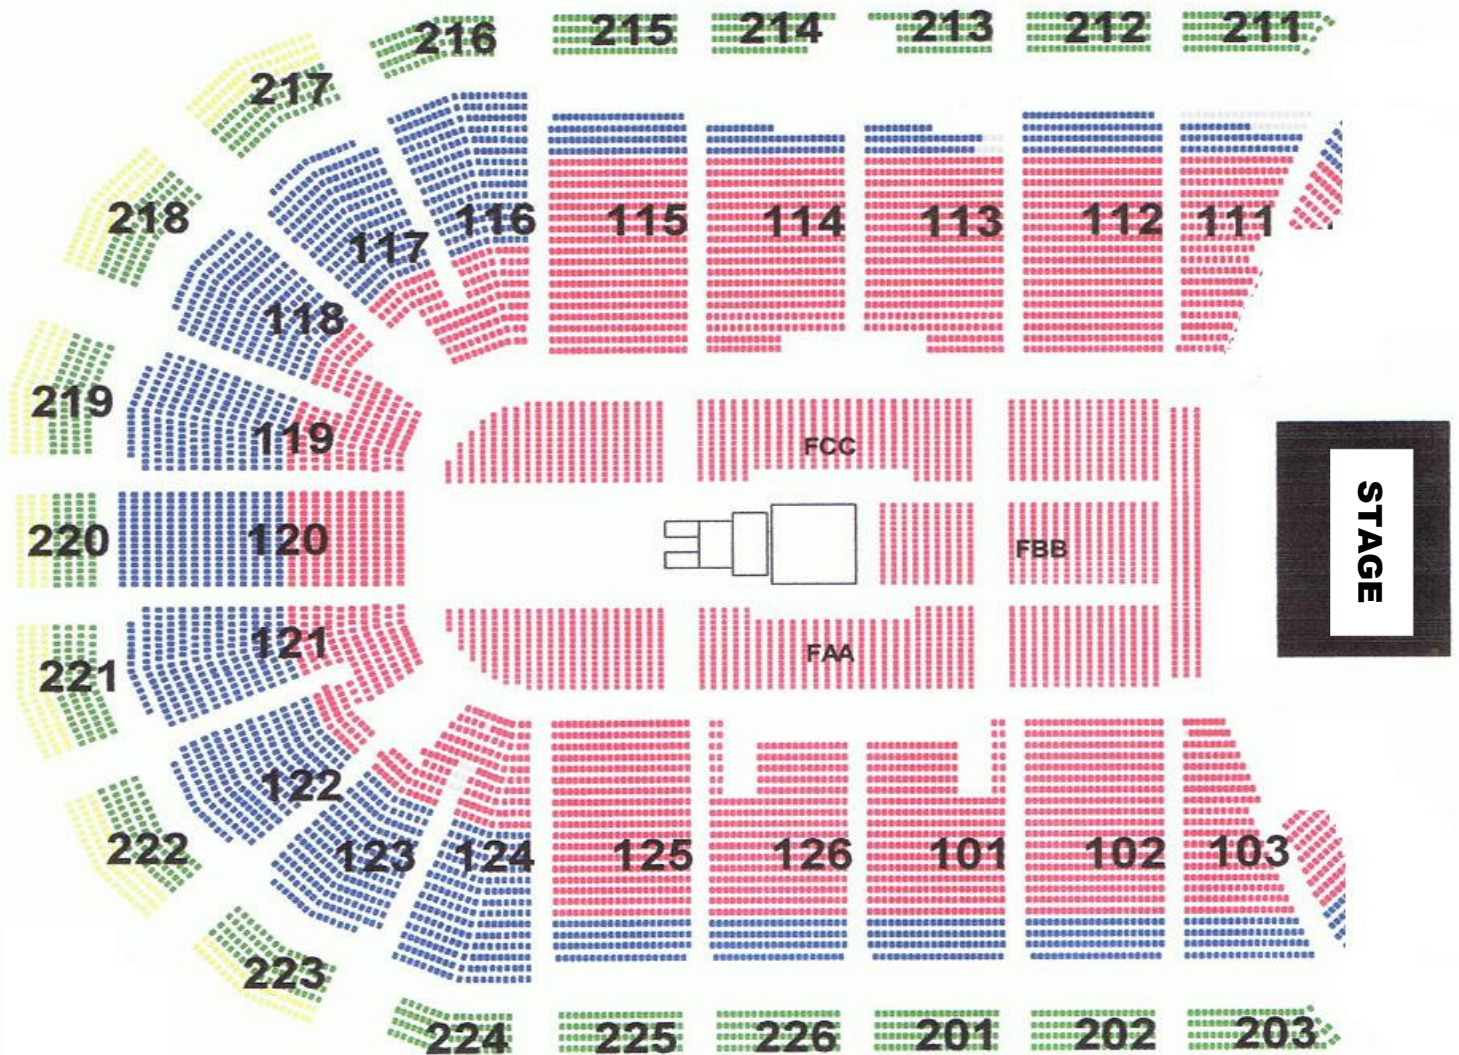

ONE DIRECTION

THURS. JULY 25TH, 2013 @ 7:30PM

AT MAVERIK CENTER

SEAT -I- IS ALWAYS TO YOUR RIGHT WHEN LOOKING AT THE STAGE.

TICKET PRICES:

	\$91.50		\$81.50		\$51.50		\$31.50
--	----------------	---	----------------	---	----------------	---	----------------

TICKET PRICES INCLUDE CUF AND SERVICE FEE
ALL SEATS ARE RESERVED SEATING